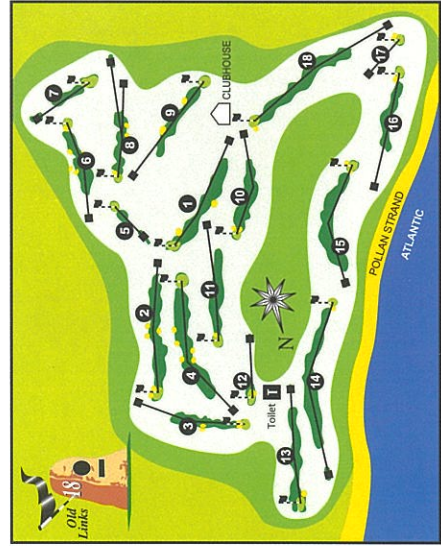

Ballyliffin Golf Club
 Ballyliffin, Inishowen,
 Co. Donegal, Ireland.
 Tel.: 074 9376119

Local Rules

G.U.R: Ball must be dropped from areas clearly marked G.U.R.

Immovable Obstructions: Wheel tracks, pathways, styles, sprinkler heads/hydrant covers and steps in bunkers are immovable obstructions.

If a greenside sprinkler head lies within 2 club lengths of the green and interferes with the line of play and is within 2 club lengths of the ball, and not in a hazard, relief may be taken under Rule 24-2.

Moveable Obstructions: Stones in bunkers and distance markers are moveable obstructions. Rule 24-1 applies.

Out of Bounds: Over boundary fences.

Distance Markers: Stones are 150 yards to middle of the green. Any breach of local rules implies a penalty of two shots.